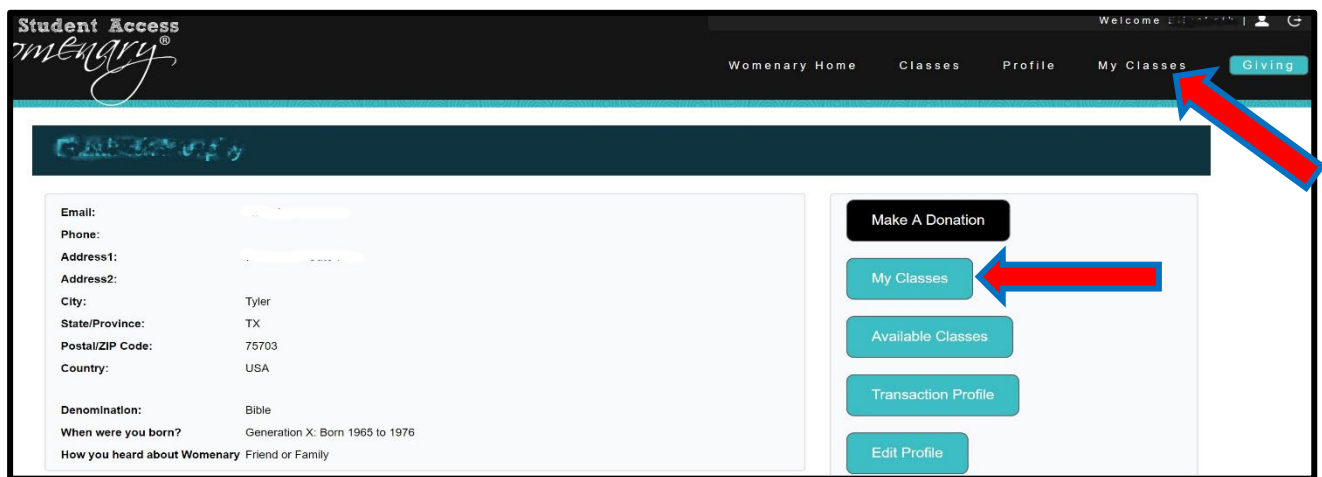

Womengary® Site Help

Question: How do I access my classes?

1. Log in to Student Access on the Womengary.com website from any web browser.

2. There are two ways to get to the classes for which you registered:

3. All classes you have registered for will be listed here, whether Live, Small Group, or Online. Each listing has its own Go to Class button: